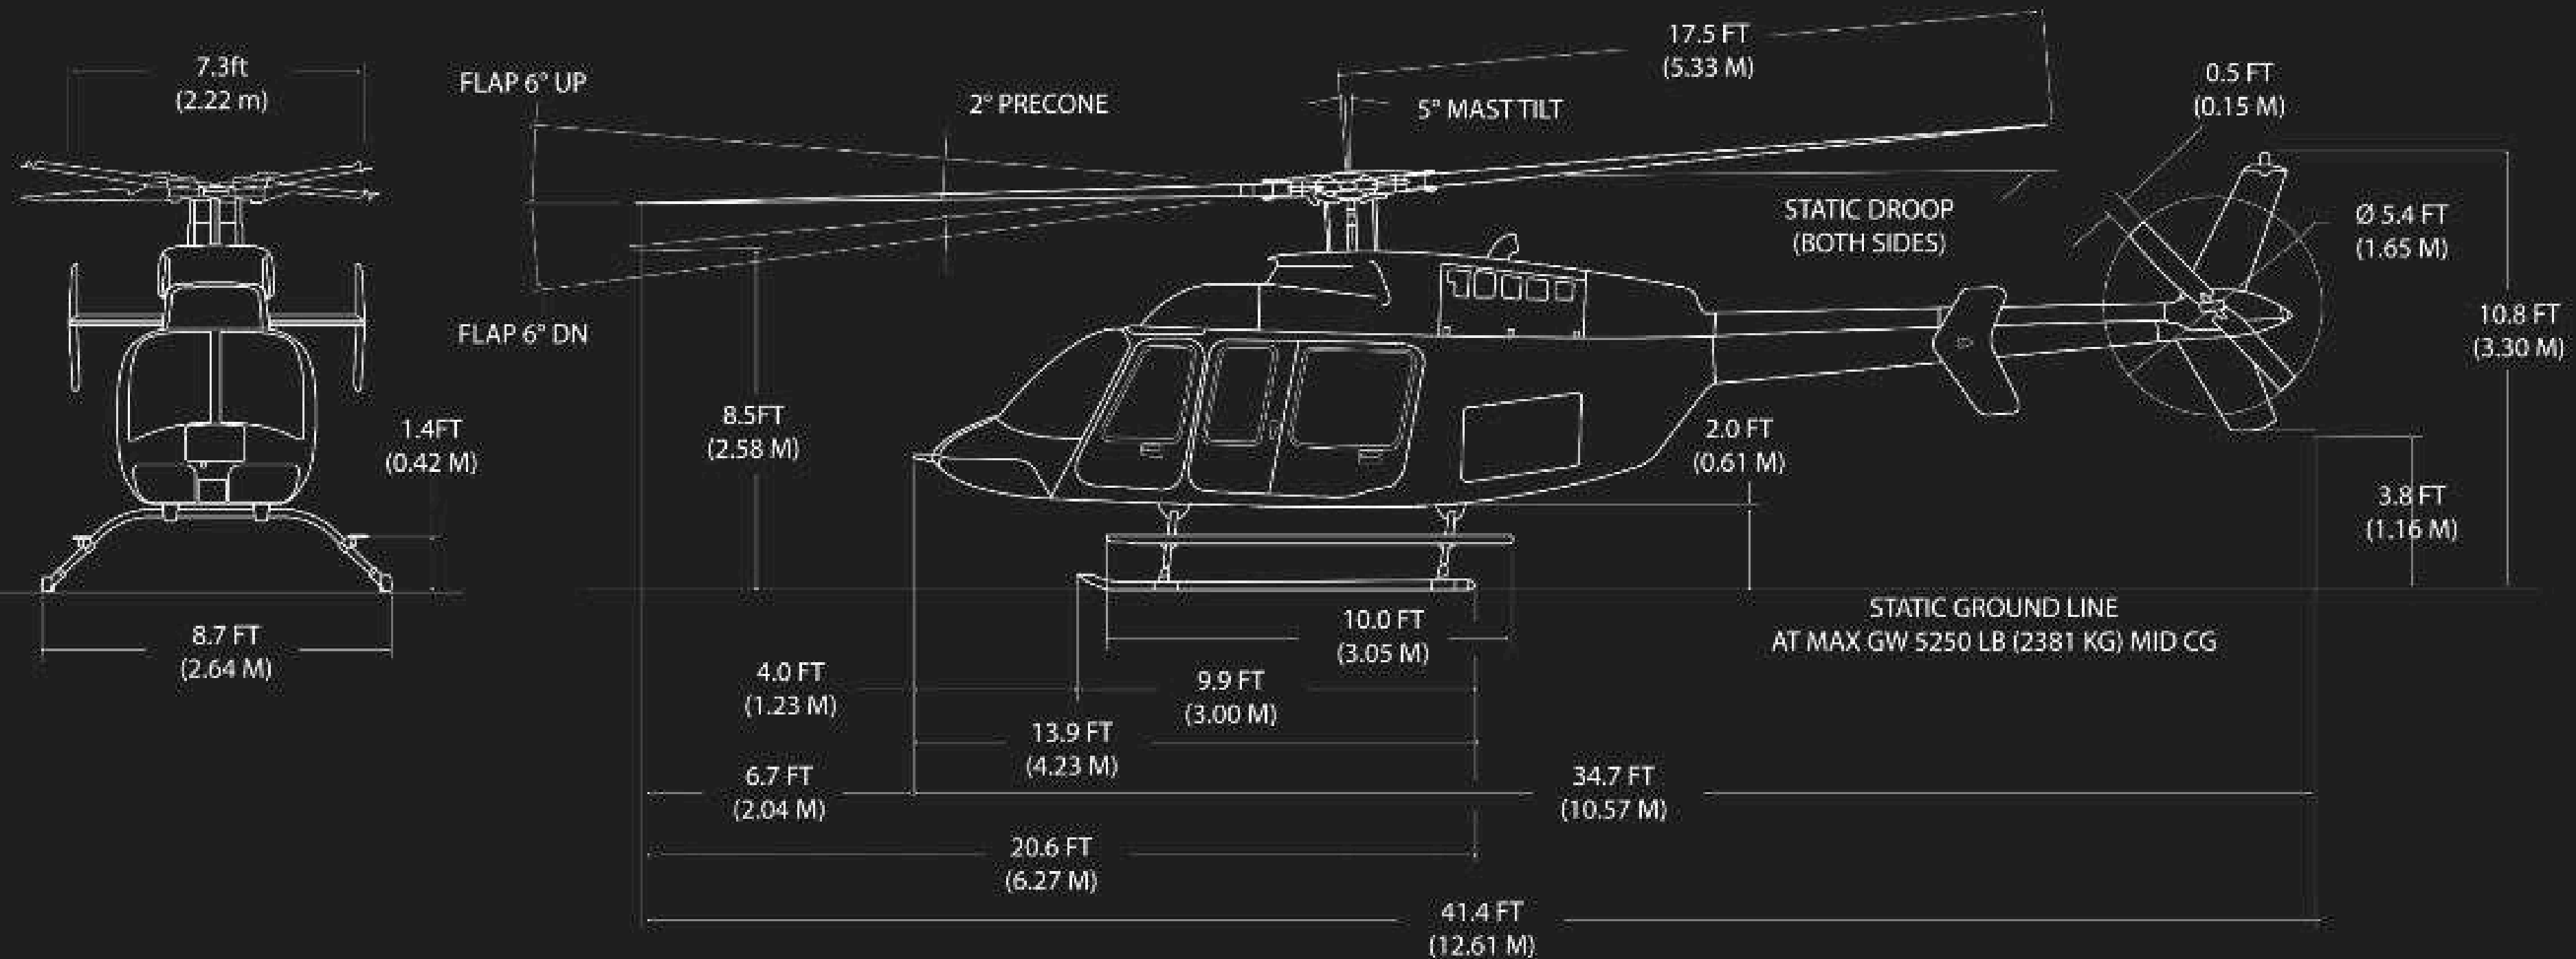

Helicopter Specification Sheet

Bell 407 GX S/N 54426

 info@leman-aviation.com

 leman-aviation.com

Specifications

- OEM: **Bell Textron**
- Type: **Bell 407 GX**
- YOM: **June 2013**
- S/N: **54426**
- TSN: **1.986 Fhrs (Feb 25)**
- Configuration: **Corporate / VIP**
- Reg: **F-HOMA**
- Engine Hours: **1.986 Fhrs**
- Empty Weight: **1.443:70 kg**
- MTOW: **2.268 kg**

Avionics

- Avionics suite Garmin G1000H
- Dual VHF NAV/COMM Garmin GIA 63H
- ATC transponder Garmin GTX 33H
- Audio panel Garmin GMA 350H
- ELT Artex C406-N HM
- Moving terrain MT Vision MFD
- Helisas SAS & autopilot
- Standby attitude indicator
- Airspeed indicator

Interior Layout

- 6 pax seats & 1 Pilot seat
or
- 5 pax seats + 1 Pilot seat & 1 Co-pilot seat
- VIP leather seats
- High visibility crew door (cabin) kit LH & RH

Helicopter Transactions

We purchase, sale, and distribute helicopters, both new and pre-owned.